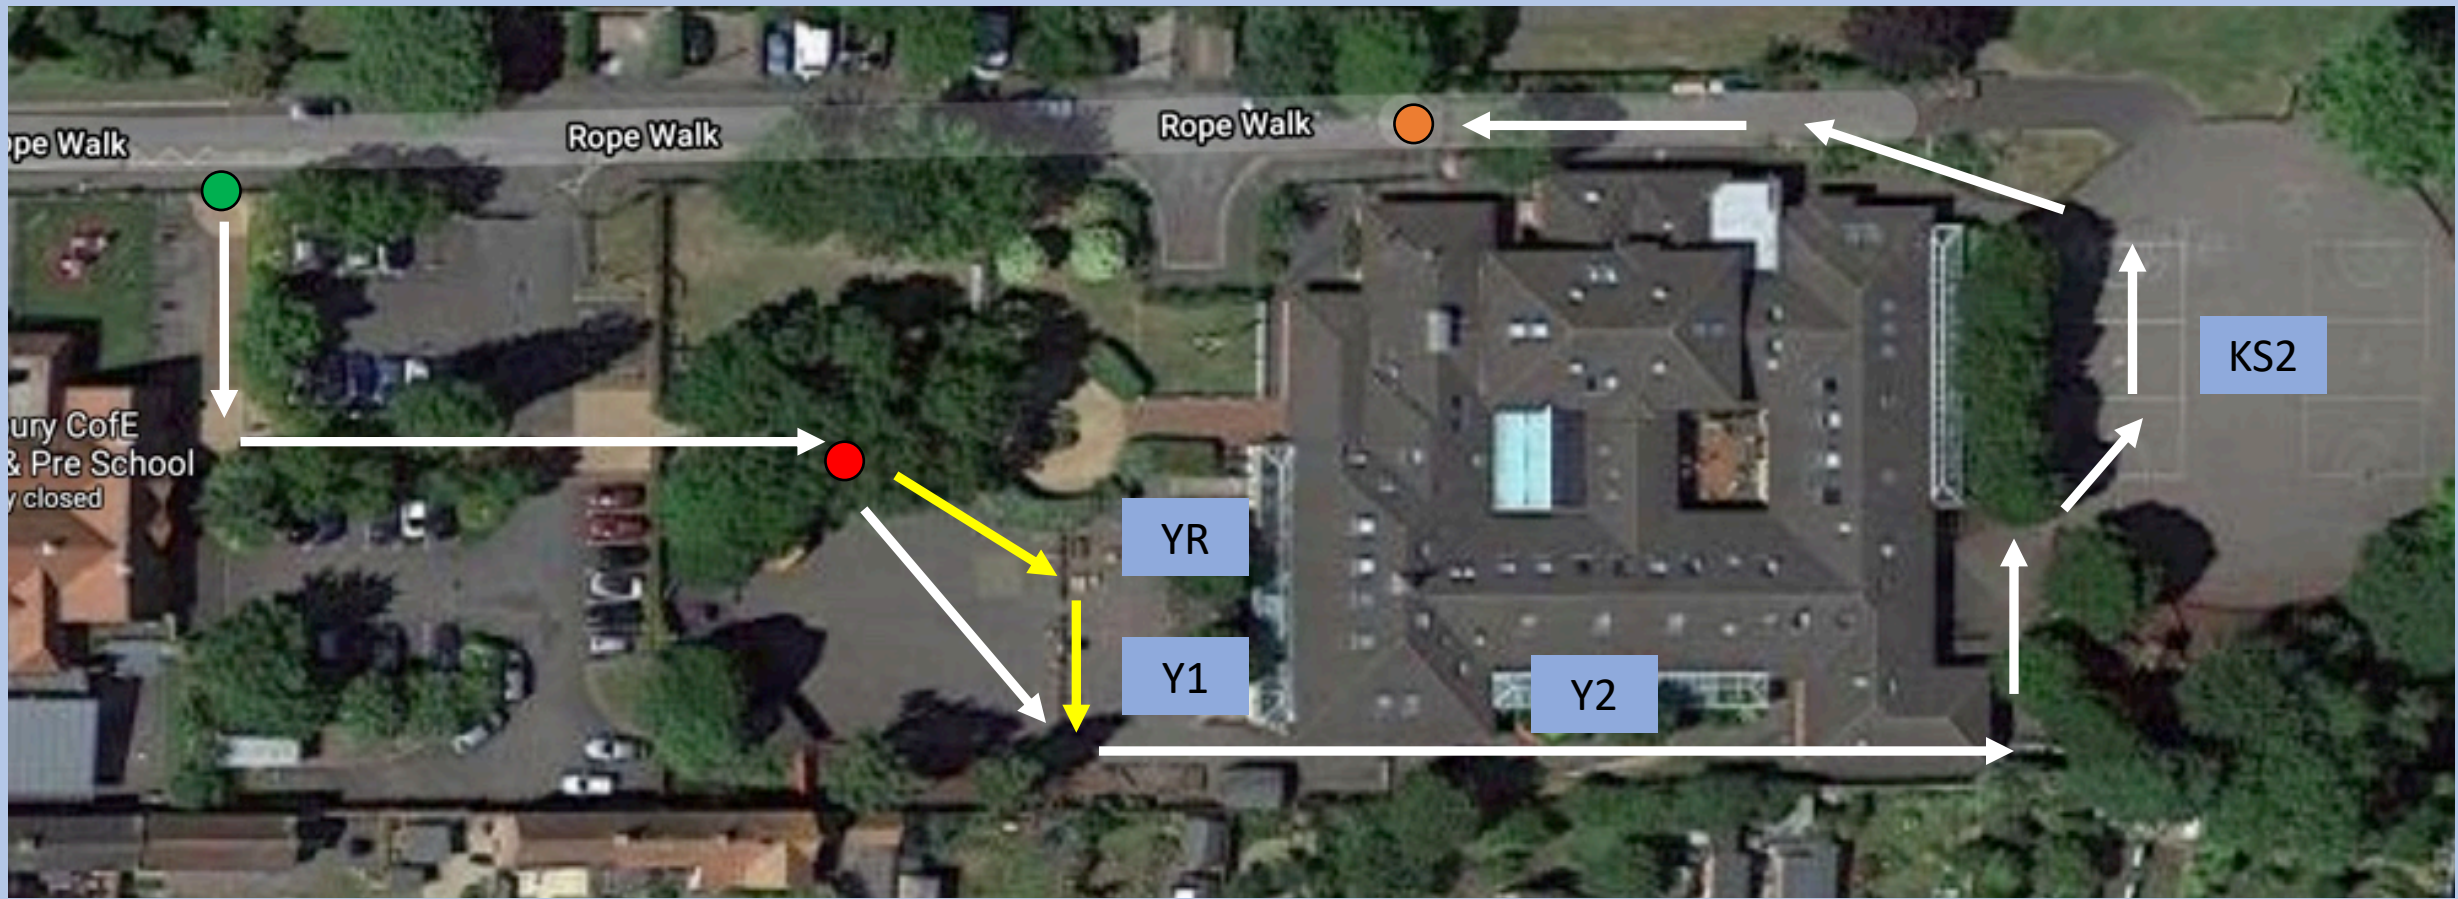

Key for Drop Off

● Main entrance, opened at 8.40am.

● Red gates, parent drop off point

→ Parents/carers drop off route

→ Year 5/6 route

→ Year 3/4 route

→ Year 2 route

→ Year 1 route

→ Year R route

Key for Collection

● Main entrance, opened at 3pm.

● Red gates, opened at 3.05pm

→ Parents/carers pick up route

● Exit for all parents/carers and children

→ Reception parents/carers only then follow white arrows